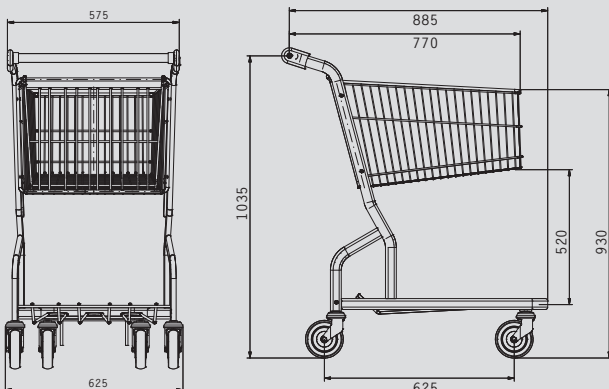

COMPACT BASE 80L

A COMPACT SHOPPING TROLLEY WITH A LOWER SHELF

- COMPACT**
Nesting length only 18cm
- OVALY HANDLE**
The Ovaly handle is standard. Lock and display are available as accessories.
- STABLE**
The trolley is very stable and easy to handle

*The trolley in the picture has extra equipment

> COMPACT BASE 80L

A newly developed trolley with compact dimensions and with short nesting that can be accommodated in even the smallest shops. Also excellent as a complement to larger trolleys. The trolley is very stable and easy to handle. Delivered with a bright zinc plated chassis, basket and lower shelf. The basket can be lacquered in red, black.

Delivered with Oavly handle. Lock and display are available as accessories. Advertising material in the handle is available as an option.

> PRODUCT INFORMATION

- Wheel: 125 mm composite
- Nesting length: 18 cm
- 10 nested trolleys: 2.52 m