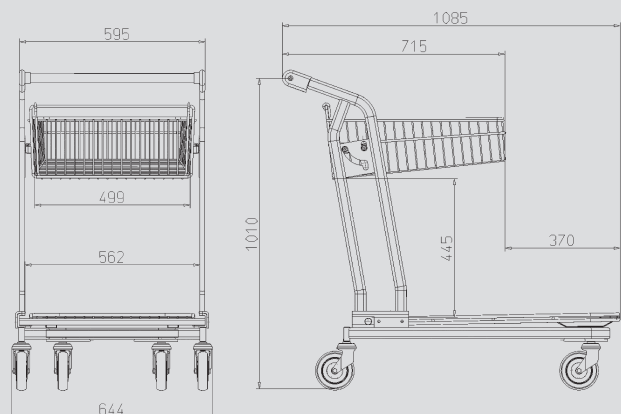

**This trolley has extra equipment consisting of locks and handles with advertising*

> MAX BYGG

Max Bygg is perfect for both heavy boxes and larger packages. Its flexible design of oval tubing in combination with its collapsible basket makes it a highly popular favourite among transport trolleys.

This trolley is equally suitable for a DIY market or a garden centre. It is made to handle demanding loads for many years.

Due to its compact shape and short nesting length, there is space for many trolleys on a small surface.

> PRODUCT INFORMATION

- Wheel: 125 mm precision ball bearings
- Nesting length: 20 cm
- 10 nested trolleys: 288.5 cm
- Max. load: 200kg

MODEL	MAX BYGG
ITEM NO.	203051