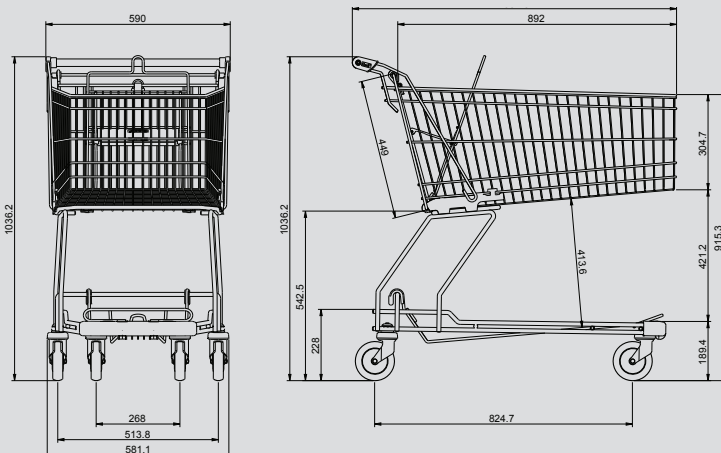

# SCANDINAVIA 155L

LIGHT COMPACT ERGONOMIC SHOPPING TROLLEY

**EXACT**  
I BUTIK

## > SCANDINAVIA 155L

Scandinavia is a shallow shopping trolley with a flat bottom that is light, compact and ergonomic. Ergogrip in antracite is standard, and there is also space for a decal in the handle. Can be equipped with a scanner holder. Standard colour on protective corners and child seat is anthracite grey.

## > TECHNICAL INFORMATION

- Basket volume: 155 l
- Nesting length: 243 mm
- Wheel dimension: 125 mm
- Max. load: 193 kg (basket 143 kg, lower shelf 50 kg)

MODEL	With lower shelf	WITHOUT LOWER SHELF
ITEM NO.	321004	321001